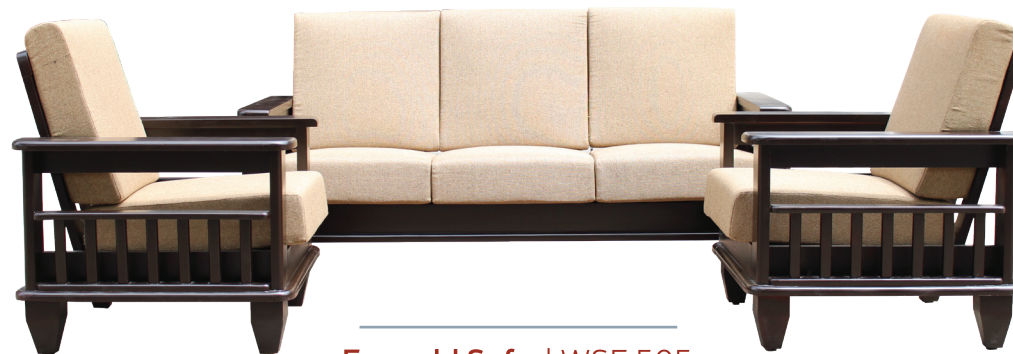

Emerald Sofa | WSF 505